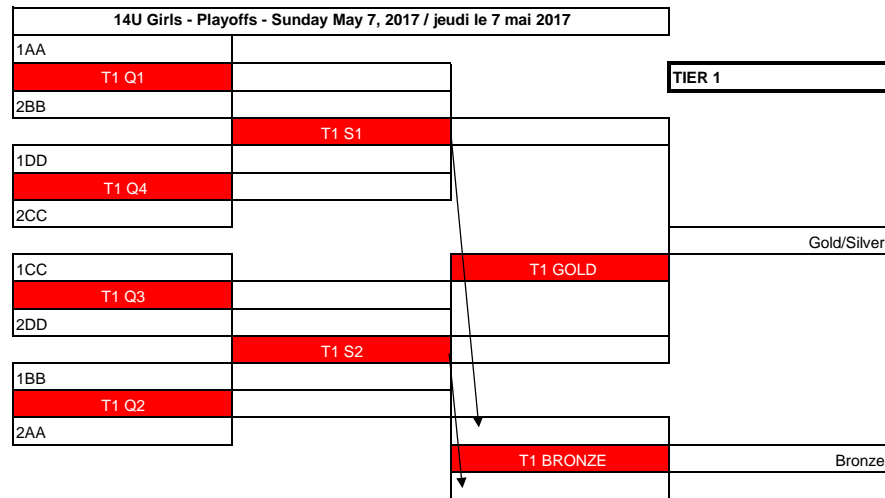

**NOTE: THE FINAL SCHEDULE WILL NOT BE CONFIRMED UNTIL MAY 4th, AFTER TEAM CHECK-IN. PLEASE CONSULT ISET.NET FOR THE MOST UP-TO-DATE SCHEDULES.
NOTE: L'HORAIRE FINAL NE SERA PAS CONFIRMÉE AVANT LE 4 MAI, APRÈS L'ENREGISTREMENT DES ENTRAINEURS. S'IL VOUS PLAÎT CONSULTER ISET.NET POUR LES HORAIRES LES PLUS A JOURS.**