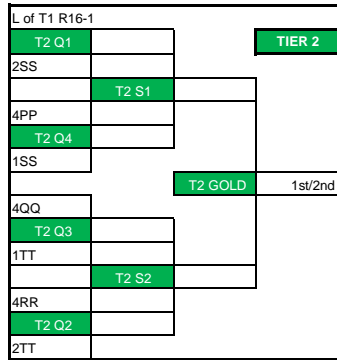

15U Girls - Playoffs - Sunday May 14, 2017 / Dimanche le 14 mai 2017

NOTE: THE FINAL SCHEDULE WILL NOT BE CONFIRMED UNTIL MAY 11th, AFTER TEAM CHECK-IN. PLEASE CONSULT ISET.NET FOR THE MOST UP-TO-DATE SCHEDULES.

NOTE: L'HORAIRE FINAL NE SERA PAS CONFIRMÉE AVANT LE 11 MAI, APRÈS L'ENREGISTREMENT DES ENTRAÎNEURS. S'IL VOUS PLAÎT CONSULTER ISET.NET POUR LES HORAIRES LES PLUS À JOURS.