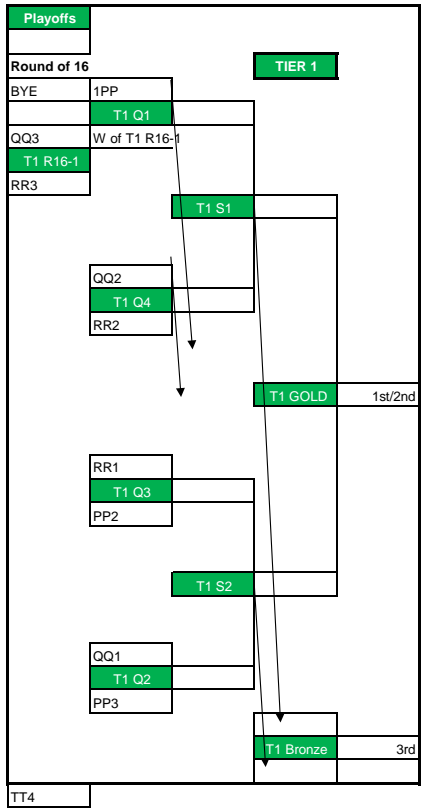

15U Girls - Playoffs - Sunday May 14, 2017 / Dimanche le 14 mai 2017

NOTE: THE FINAL SCHEDULE WILL NOT BE CONFIRMED UNTIL MAY 11th, AFTER TEAM CHECK-IN. PLEASE CONSULT ISET.NET FOR THE MOST UP-TO-DATE SCHEDULES.

NOTE: L'HORAIRE FINAL NE SERA PAS CONFIRMÉE AVANT LE 11 MAI, APRÈS L'ENREGISTREMENT DES ENTRAÎNEURS. S'IL VOUS PLAÎT CONSULTER ISET.NET POUR LES HORAIRES LES PLUS À JOURS.