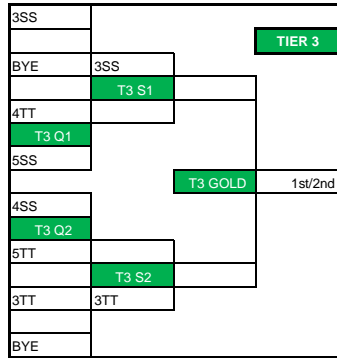

15U Girls - Playoffs - Sunday May 14, 2017 / Dimanche le 14 mai 2017

NOTE: THE FINAL SCHEDULE WILL NOT BE CONFIRMED UNTIL MAY 11th, AFTER TEAM CHECK-IN. PLEASE CONSULT ISET.NET FOR THE MOST UP-TO-DATE SCHEDULES.

NOTE: L'HORAIRE FINAL NE SERA PAS CONFIRMÉE AVANT LE 11 MAI, APRÈS L'ENREGISTREMENT DES ENTRAÎNEURS. S'IL VOUS PLAÎT CONSULTER ISET.NET POUR LES HORAIRES LES PLUS À JOURS.