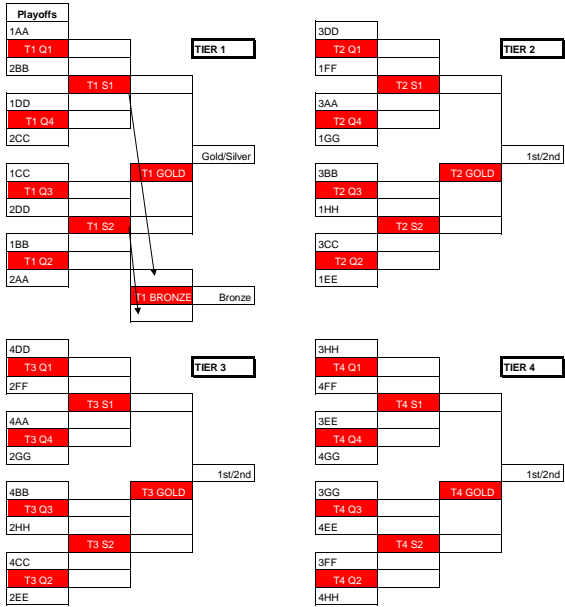

Les Nationaux 2017 Volleyball Canada Nationals

16U Girls/ 16U Féminin - Division 1

AM WAVE / MATIN - RIM PARK

Pools - 16U Girls - Friday May 5, 2017 / Vendredi le 5 mai, 2017

Pool A		Pool B		Pool C		Pool D		Pool E		Pool F		Pool G		Pool H	
A1	Pakmen (ON1)	B1	Canuck Black (AB1)	C1	Assaut (QC1)	D1	Hurricanes Black (ON2)	E1	Fuzion Gold (NB1)	F1	CBRH (NL1)	G1	Scarborough Titans Revolution (ON3)	H1	Lightning Red (ON4)
A2	Club de Volleyball Saguenay CVS (QC2)	B2	Bedford Blizzard Elite (NS2)	C2	Griffins Black (AB2)	D2	Scorpions Synergy (ON7)	E2	Sea-Hawks HP (NL3)	F2	Maverick Blackjacks (ON6)	G2	LVC Fire Intensity (ON5)	H2	Tigers (NS1)
A3	FCVC Green (ON8)	B3	Defensa (ON9)	C3	Axe Volleyball (NS3)	D3	IMPACT 1 (QC3)	E3	Maverick Wildcards (ON10)	F3	Smash Teal (ON11)	G3	Sonics Stiner (NS4)	H3	Etobicoke Titans Atlas (ON12)
A4	Durham Attack Black (ON18)	B4	IMPACT 2 (QC5)	C4	Scarborough Titans Conviction (ON17)	D4	MVC Black (ON16)	E4	South County Teal (ON15)	F4	Rockets (ON14)	G4	Storm Blizzard (ON13)	H4	Celtique (QC4)

Day 2 Pools - 16U Girls - Saturday May 6, 2017 / Samedi le 6 mai, 2017

Pool AA		Pool BB		Pool CC		Pool DD		Pool EE		Pool FF		Pool GG		Pool HH	
AA1	1A	BB1	1B	CC1	1C	DD1	1D	EE1	3A	FF1	3B	GG1	3C	HH1	3D
AA2	1H	BB2	1G	CC2	1F	DD2	1E	EE2	3H	FF2	3G	GG2	3F	HH2	3E
AA3	2E	BB3	2F	CC3	2G	DD3	2H	EE3	4E	FF3	4F	GG3	4G	HH3	4H
AA4	2D	BB4	2C	CC4	2B	DD4	2A	EE4	4D	FF4	4C	GG4	4B	HH4	4A

NOTE: THE FINAL SCHEDULE WILL NOT BE CONFIRMED UNTIL MAY 4th, AFTER TEAM CHECK-IN. PLEASE CONSULT ISET.NET FOR THE MOST UP-TO-DATE SCHEDULES.

NOTE: L'HORAIRE FINAL NE SERA PAS CONFIRMÉE AVANT LE 4 MAI, APRÈS L'ENREGISTREMENT DES ENTRAINEURS. S'IL VOUS PLAÎT CONSULTER ISET.NET POUR LES HORAIRES LES PLUS A JOURS.

Nationals

Les Nationaux

WATERLOO 2017

16U Girls - Playoffs - Sunday May 7, 2017 / jeudi le 7 mai 2017