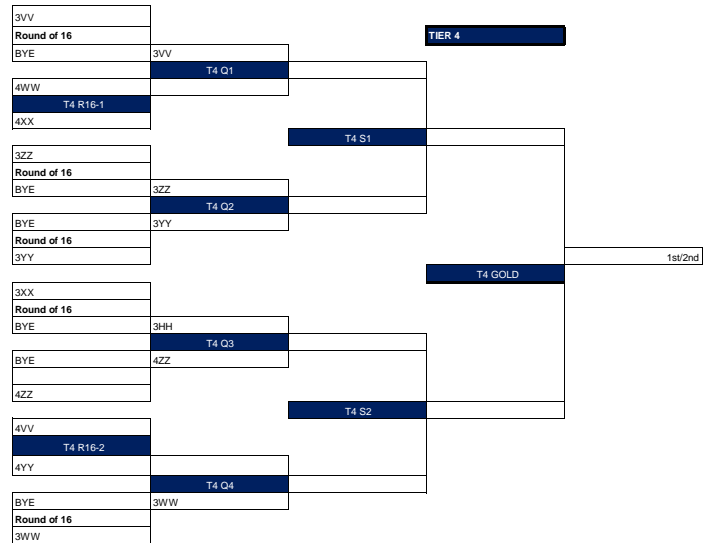

NOTE: THE FINAL SCHEDULE WILL NOT BE CONFIRMED UNTIL MAY 19th, AFTER TEAM CHECK-IN. PLEASE CONSULT ISET.NET FOR THE MOST UP-TO-DATE SCHEDULES.
NOTE: L'HORAIRE FINAL NE SERA PAS CONFIRMÉE AVANT LE 19 MAI, APRÈS L'ENREGISTREMENT DES ENTRAÎNEURS. S'IL VOUS PLAÎT CONSULTER ISET.NET POUR LES HORAIRES LES PLUS À JOURS.