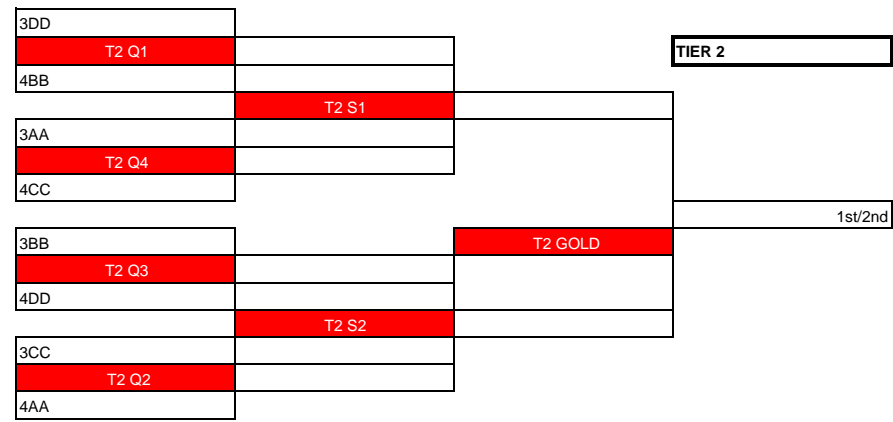

NOTE: THE FINAL SCHEDULE WILL NOT BE CONFIRMED UNTIL MAY 4th, AFTER TEAM CHECK-IN. PLEASE CONSULT ISET.NET FOR THE MOST UP-TO-DATE SCHEDULES.
NOTE: L'HORAIRE FINAL NE SERA PAS CONFIRMÉE AVANT LE 4 MAI, APRÈS L'ENREGISTREMENT DES ENTRAINEURS. S'IL VOUS PLAÎT CONSULTER ISET.NET POUR LES HORAIRES LES PLUS A JOURS.