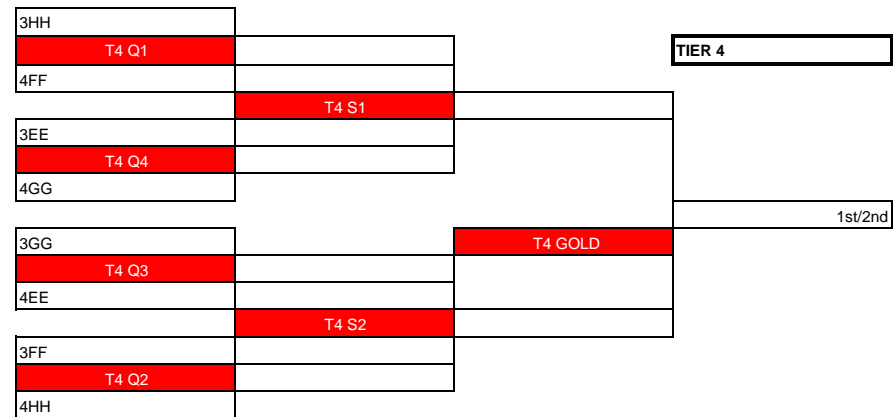

NOTE: THE FINAL SCHEDULE WILL NOT BE CONFIRMED UNTIL MAY 4th, AFTER TEAM CHECK-IN. PLEASE CONSULT ISET.NET FOR THE MOST UP-TO-DATE SCHEDULES.
NOTE: L'HORAIRE FINAL NE SERA PAS CONFIRMÉE AVANT LE 4 MAI, APRÈS L'ENREGISTREMENT DES ENTRAINEURS. S'IL VOUS PLAÎT CONSULTER ISET.NET POUR LES HORAIRES LES PLUS A JOURS.