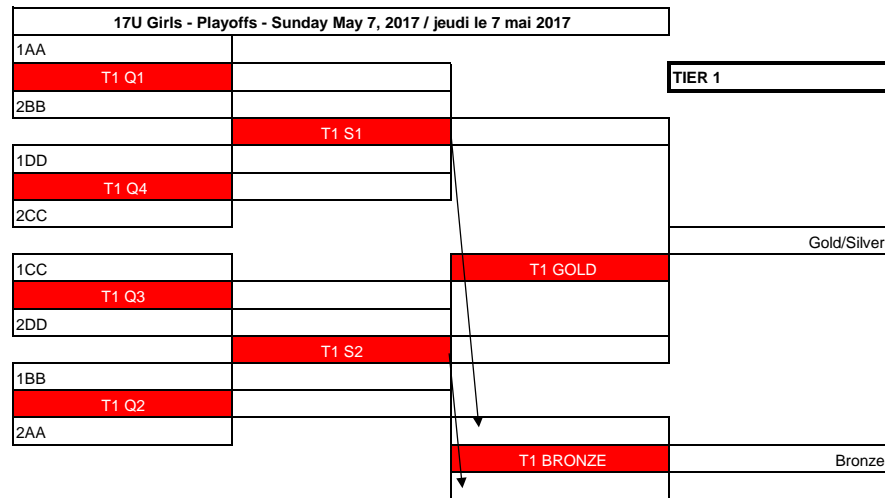

NOTE: THE FINAL SCHEDULE WILL NOT BE CONFIRMED UNTIL MAY 4th, AFTER TEAM CHECK-IN. PLEASE CONSULT ISET.NET FOR THE MOST UP-TO-DATE SCHEDULES.
NOTE: L'HORAIRE FINAL NE SERA PAS CONFIRMÉE AVANT LE 4 MAI, APRÈS L'ENREGISTREMENT DES ENTRAINEURS. S'IL VOUS PLAÎT CONSULTER ISET.NET POUR LES HORAIRES LES PLUS A JOURS.