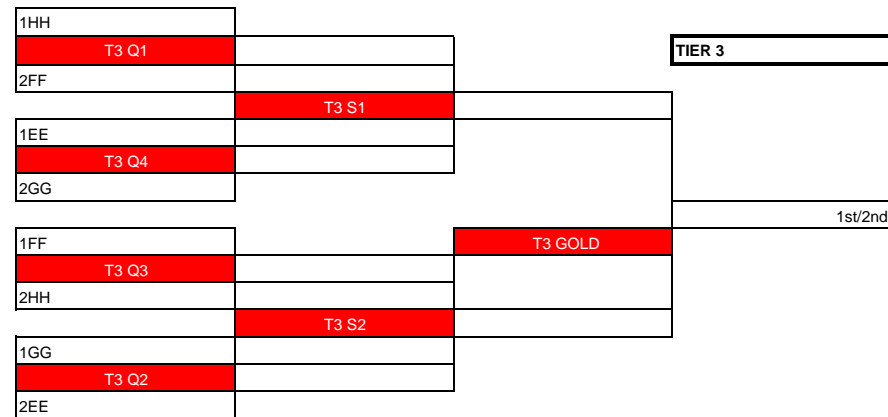

NOTE: THE FINAL SCHEDULE WILL NOT BE CONFIRMED UNTIL MAY 4th, AFTER TEAM CHECK-IN. PLEASE CONSULT ISET.NET FOR THE MOST UP-TO-DATE SCHEDULES.
NOTE: L'HORAIRE FINAL NE SERA PAS CONFIRMÉE AVANT LE 4 MAI, APRÈS L'ENREGISTREMENT DES ENTRAINEURS. S'IL VOUS PLAÎT CONSULTER ISET.NET POUR LES HORAIRES LES PLUS A JOURS.