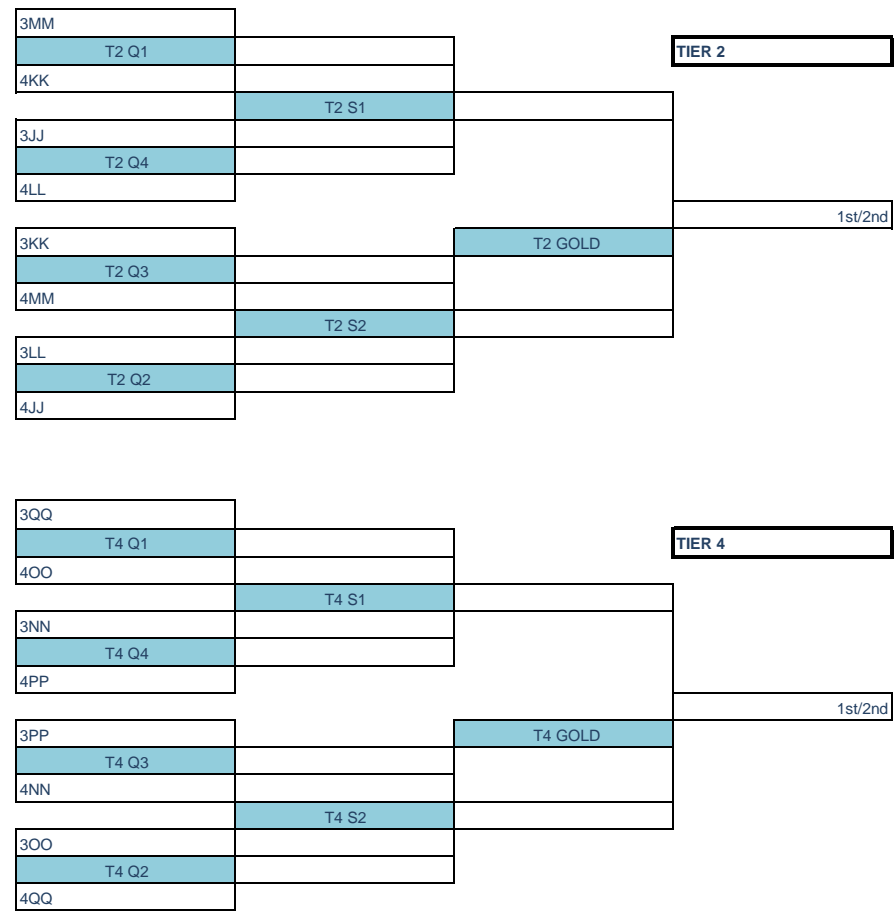

**NOTE: THE FINAL SCHEDULE WILL NOT BE CONFIRMED UNTIL MAY 4th, AFTER TEAM CHECK-IN. PLEASE CONSULT ISET.NET FOR THE MOST UP-TO-DATE SCHEDULES.
NOTE: L'HORAIRE FINAL NE SERA PAS CONFIRMÉE AVANT LE 4 MAI, APRÈS L'ENREGISTREMENT DES ENTRAINEURS. S'IL VOUS PLAÎT CONSULTER ISET.NET POUR LES HORAIRES LES PLUS A JOURS.**