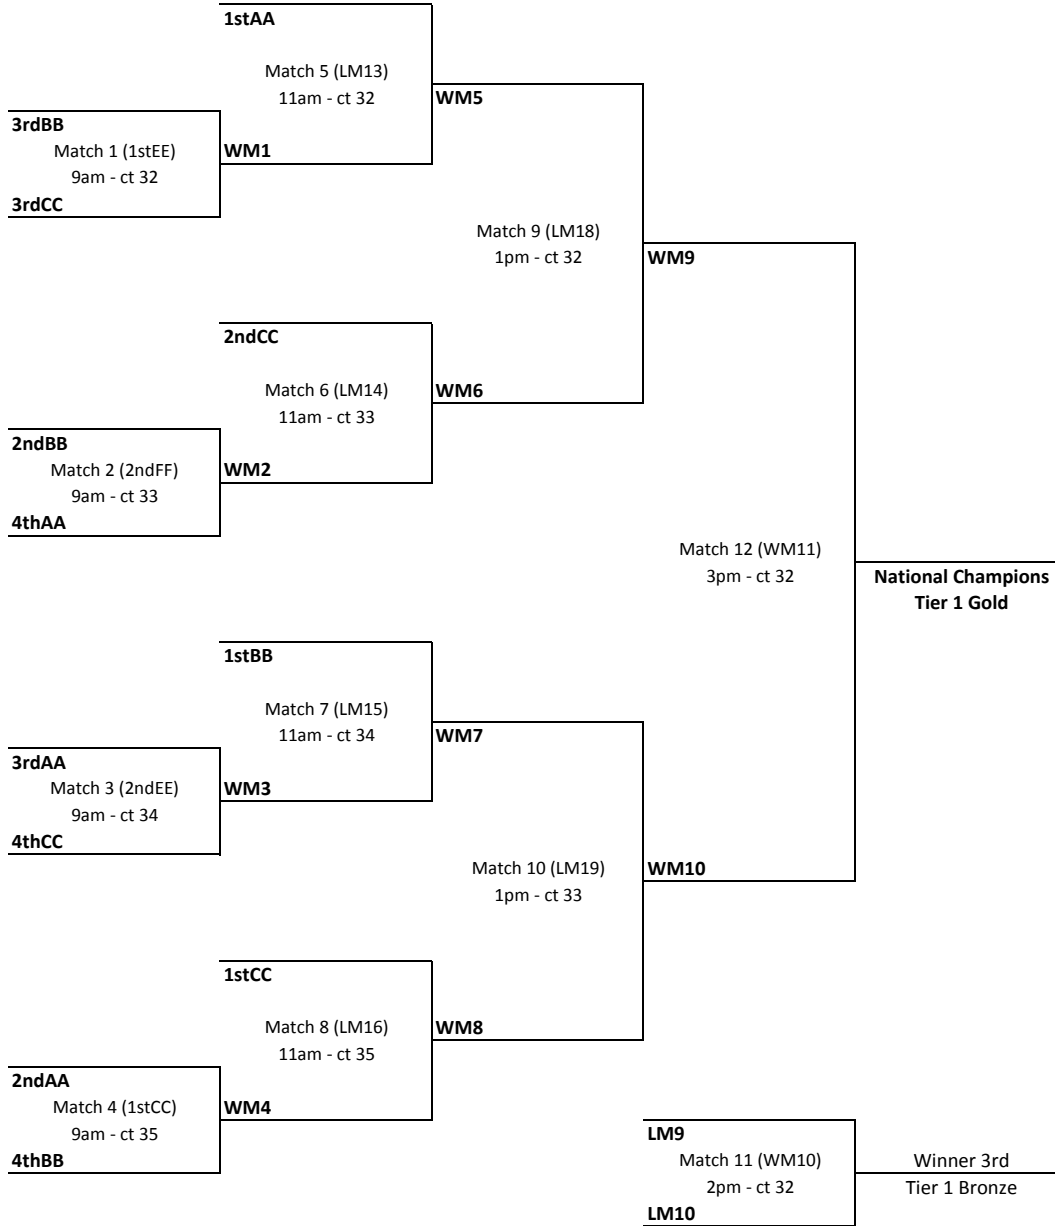

Elimination Draw - Éliminatoires

16U Female/féminin - Tier 1

LM1/2/3/4 is T-9th

LM5/6/7/8 is T-5th