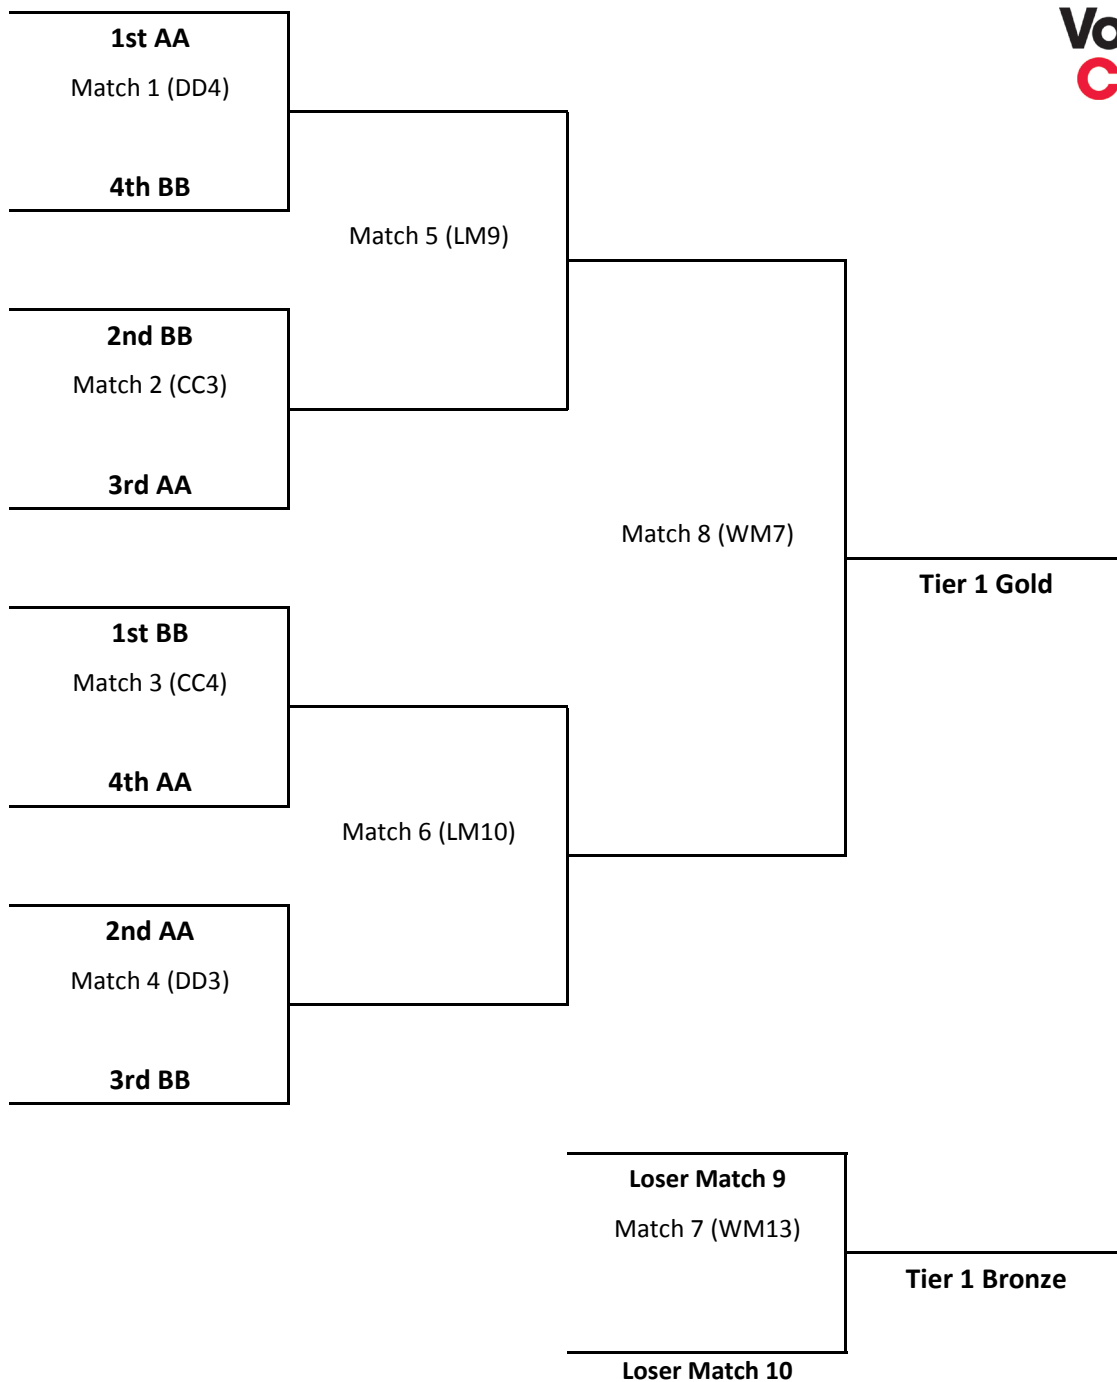

MANDATORY PLAYERS MEETIN AT 9:00 AM- Réunion obligatoire des athlètes à 9h00

Time	Court # 40	Court # 41	Court # 32	Court # 33
	Pool A Matches (Ref)	Pool B Matches (Ref)	Pool C Matches (Ref)	Pool D Matches (Ref)
10:00	A1-A4 (A3)	B1-B4 (B3)	C1-C4 (C3)	D1-D4 (D3)
11:00	A2-A3 (A4)	B2-B3 (B4)	C2-C3 (C4)	D2-D3 (D4)
12:00	A2-A4 (A3)	B2-B4 (B3)	C2-C4 (C3)	D2-D4 (D3)
1:00	A1-A3 (A2)	B1-B3 (B2)	C1-C3 (C2)	D1-D3 (D2)
2:00	BREAK	BREAK	BREAK	BREAK
3:00	A1-A2 (A4)	B1-B2 (B4)	C1-C2 (C4)	D1-D2 (D4)
4:00	A3-A4 (A1)	B3-B4 (B1)	C3-C4 (C1)	D3-D4 (D1)

Time	Court # 32	Court # 33	Court # 41	Court # 40
	Pool AA Matches (Ref)	Pool BB Matches (Ref)	Pool CC Matches (Ref)	Pool DD Matches (Ref)
9:00	AA1-AA4 (AA3)	BB1-BB4 (BB3)	CC1-CC4 (CC3)	DD1-DD4 (DD3)
10:00	AA2-AA3 (AA4)	BB2-BB3 (BB4)	CC2-CC3 (CC4)	DD2-DD3 (DD4)
11:00	AA2-AA4 (AA3)	BB2-BB4 (BB3)	CC2-CC4 (CC3)	DD2-DD4 (DD3)
12:00	AA1-AA3 (AA2)	BB1-BB3 (BB2)	CC1-CC3 (CC2)	DD1-DD3 (DD2)
1:00	BREAK	BREAK	BREAK	BREAK
2:00	AA1-AA2 (AA4)	BB1-BB2 (BB4)	CC1-CC2 (CC4)	DD1-DD2 (DD4)
3:00	AA3-AA4 (AA1)	BB3-BB4 (BB1)	CC3-CC4 (CC1)	DD3-DD4 (DD1)

Day 3

Time	Court # 32	Court # 40	Court # 33	Court # 41
	Single Elimination Matches (Referee)			
9:00	M1 - 1st AA - 4th BB (DD4)	M2 - 2nd BB - 3rd AA (CC3)	M3 - 1st BB - 4th AA (CC4)	M4 - 2nd AA - 3rd BB (DD3)
10:00	M9 - 1st CC - 4th DD (Los M1)	M10 - 2nd DD - 3rd CC (Los M2)	M11 - 1st DD - 4th CC (Los M3)	M12 - 2nd CC - 3rd DD (Los M4)
11:00	M5 Win M1 - Win M2 (Los M9)	M6 - Win M3 - Win M4 (Los M10)		
12:00	M13 - Win M9 - Win M10 (Los M5)	M14 - Win M11 - Win M12 (Los M6)		
1:00	M7 - Los M5 - Los M6 (Win M13)	M15 - Los M13 - Los 14 (Win M14)		
2:00	M8 - Win M5 - Win M6 (Win M7)	M16 - Win M13 - Win M14 (Win M15)		

Tier 1
Tier 2

Elimination Draw - Éliminatoire

15U Girls/ féminin - Tier 1

Loser is 5th

Elimination Draw - Éliminatoire

15U Girls/ féminin - Tier 2

Loser is 5th