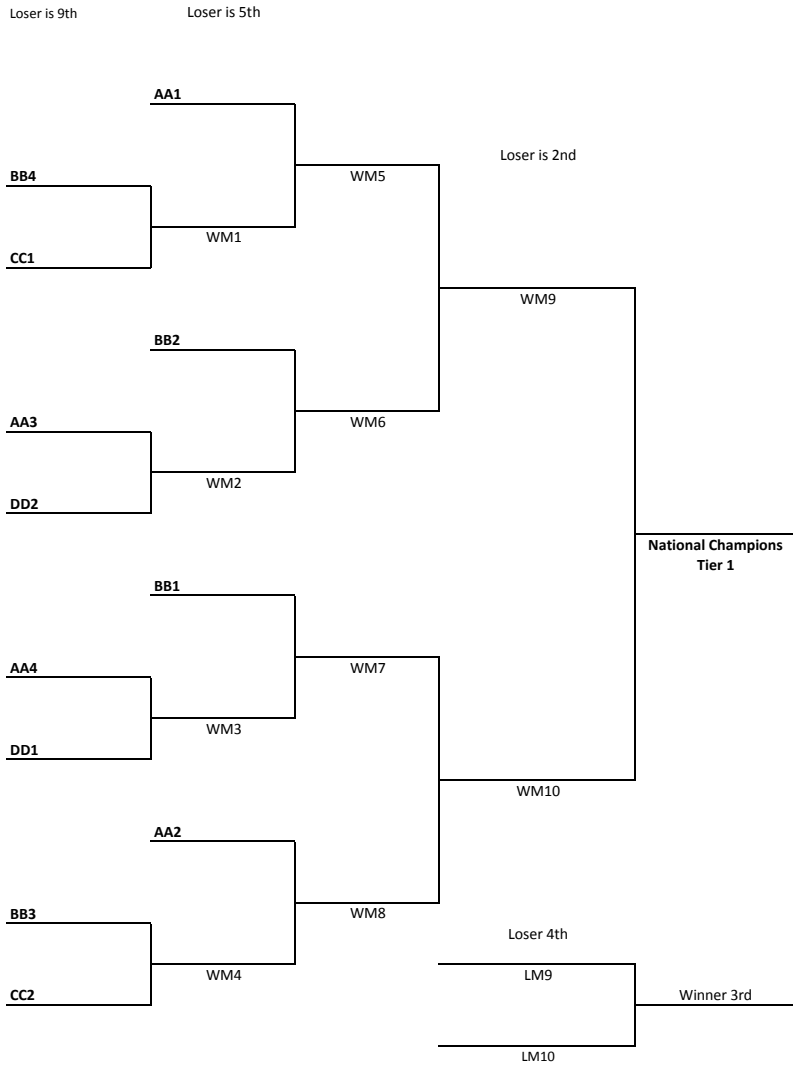

Elimination Draw - Éliminatoire 16U Female/ féminin- Tier 1