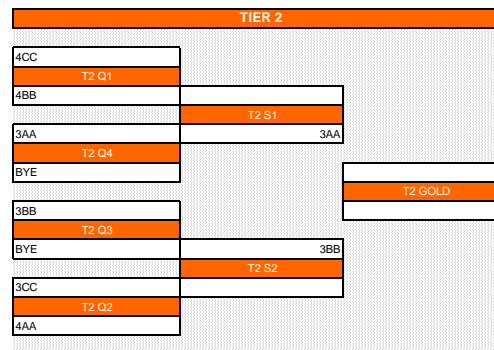

Time/Heure	Court 49	Court 50	Court 51	Court 52	Court 53	Court 54
07h30	A1 vs A4	A2 vs A3	C1 vs C4	C2 vs C3	E1 vs E4	E2 vs E3
08h30	B1 vs B4	B2 vs B3	D1 vs D4	D2 vs D3	F1 vs F4	F2 vs F3
09h30	A1 vs A3	A2 vs A4	C1 vs C3	C2 vs C4	E1 vs E3	E2 vs E4
10h45	B1 vs B3	B2 vs B4	D1 vs D3	D2 vs D4	F1 vs F3	F2 vs F4
12h00	A1 vs A2	A3 vs A4	C1 vs C2	C3 vs C4	E1 vs E2	E3 vs E4
13h15	B1 vs B2	B3 vs B4	D1 vs D2	D3 vs D4	F1 vs F2	F3 vs F4

Day 2 Power Pools - Friday May 20, 2022 | 2em jour - vendredi 20 mai 2022						
Pool Rank	Pool AA (Tier 1/2)	Pool BB (Tier 1/2)	Pool CC (Tier 1/2)	Pool DD (Tier 3/4)	Pool EE (Tier 3/4)	Pool FF (Tier 3/4)
1	1A	1B	1C	3A	3B	3C
2	1F	1E	1D	3F	3E	3D
3	2E	2D	2F	4E	4D	4F
4	2B	2C	2A	4B	4C	4A

Time/Heure	Court 49	Court 50	Court 51	Court 52	Court 53	Court 54
07h30	AA1 vs AA4	AA2 vs AA3	CC1 vs CC4	CC2 vs CC3	EE1 vs EE4	EE2 vs EE3
08h30	BB1 vs BB4	BB2 vs BB3	DD1 vs DD4	DD2 vs DD3	FF1 vs FF4	FF2 vs FF3
09h30	AA1 vs AA3	AA2 vs AA4	CC1 vs CC3	CC2 vs CC4	EE1 vs EE3	EE2 vs EE4
10h45	BB1 vs BB3	BB2 vs BB4	DD1 vs DD3	DD2 vs DD4	FF1 vs FF3	FF2 vs FF4
12h00	AA1 vs AA2	AA3 vs AA4	CC1 vs CC2	CC3 vs CC4	EE1 vs EE2	EE3 vs EE4
13h15	BB1 vs BB2	BB3 vs BB4	DD1 vs DD2	DD3 vs DD4	FF1 vs FF2	FF3 vs FF4

Day 3 Playoffs - Saturday May 21, 2022 | 3em jour éliminatoire - samedi 21 mai 2022						
Time/Heure	Court 46 (FEATURE)	Court 49	Court 50	Court 51	INTERNATIONAL	
07h30	T3 Q4	T4 Q3	T4 Q4	T3 Q3		
08h30	T2 Q4	T1 Q3	T1 Q4	T2 Q3		
09h30	T3 S2	T4 S1	T4 S2	T3 S1		
10h45	T1 S2	T2 S1	T2 S2	T1 S1		
12h00	T3 GOLD	T4 GOLD			T1 BRONZE	
13h15		T2 GOLD			T1 GOLD	
14h45						
15h45						

NOTE: THE FINAL SCHEDULE WILL NOT BE CONFIRMED UNTIL MAY 18th, AFTER COACH CHECK-IN. PLEASE CONSULT ISET.NET FOR THE MOST UP-TO-DATE SCHEDULES.
NOTE: L'HORAIRE FINAL NE SERA PAS CONFIRMÉE AVANT LE 18 MAI, APRÈS L'ENREGISTREMENT DES ENTRAÎNEURS. S'IL VOUS PLAÎT CONSULTER ISET.NET POUR LES HORAIRES LES PLUS À JOURS.