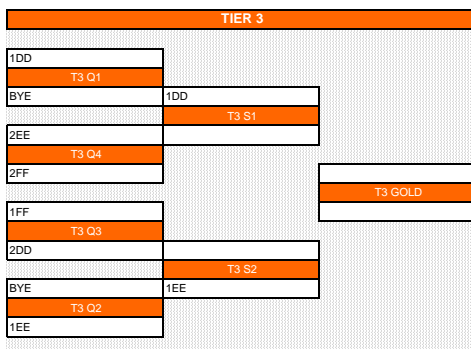

Time/Heure	Court 49	Court 50	Court 51	Court 52	Court 53	Court 54
07h30	A1 vs A4	A2 vs A3	C1 vs C4	C2 vs C3	E1 vs E4	E2 vs E3
08h30	B1 vs B4	B2 vs B3	D1 vs D4	D2 vs D3	F1 vs F4	F2 vs F3
09h30	A1 vs A3	A2 vs A4	C1 vs C3	C2 vs C4	E1 vs E3	E2 vs E4
10h45	B1 vs B3	B2 vs B4	D1 vs D3	D2 vs D4	F1 vs F3	F2 vs F4
12h00	A1 vs A2	A3 vs A4	C1 vs C2	C3 vs C4	E1 vs E2	E3 vs E4
13h15	B1 vs B2	B3 vs B4	D1 vs D2	D3 vs D4	F1 vs F2	F3 vs F4

Day 2 Power Pools - Friday May 20, 2022 | 2em jour - vendredi 20 mai 2022						
Pool Rank	Pool AA (Tier 1/2)	Pool BB (Tier 1/2)	Pool CC (Tier 1/2)	Pool DD (Tier 3/4)	Pool EE (Tier 3/4)	Pool FF (Tier 3/4)
1	1A	1B	1C	3A	3B	3C
2	1F	1E	1D	3F	3E	3D
3	2E	2D	2F	4E	4D	4F
4	2B	2C	2A	4B	4C	4A

Time/Heure	Court 49	Court 50	Court 51	Court 52	Court 53	Court 54
07h30	AA1 vs AA4	AA2 vs AA3	CC1 vs CC4	CC2 vs CC3	EE1 vs EE4	EE2 vs EE3
08h30	BB1 vs BB4	BB2 vs BB3	DD1 vs DD4	DD2 vs DD3	FF1 vs FF4	FF2 vs FF3
09h30	AA1 vs AA3	AA2 vs AA4	CC1 vs CC3	CC2 vs CC4	EE1 vs EE3	EE2 vs EE4
10h45	BB1 vs BB3	BB2 vs BB4	DD1 vs DD3	DD2 vs DD4	FF1 vs FF3	FF2 vs FF4
12h00	AA1 vs AA2	AA3 vs AA4	CC1 vs CC2	CC3 vs CC4	EE1 vs EE2	EE3 vs EE4
13h15	BB1 vs BB2	BB3 vs BB4	DD1 vs DD2	DD3 vs DD4	FF1 vs FF2	FF3 vs FF4

Day 3 Playoffs - Saturday May 21, 2022 | 3em jour éliminatoire - samedi 21 mai 2022						
Time/Heure	Court 46 (FEATURE)	Court 49	Court 50	Court 51	INTERNATIONAL	
07h30	T3 Q4	T4 Q3	T4 Q4	T3 Q3		
08h30	T2 Q4	T1 Q3	T1 Q4	T2 Q3		
09h30	T3 S2	T4 S1	T4 S2	T3 S1		
10h45	T1 S2	T2 S1	T2 S2	T1 S1		
12h00	T3 GOLD	T4 GOLD			T1 BRONZE	
13h15		T2 GOLD			T1 GOLD	
14h45						
15h45						

NOTE: THE FINAL SCHEDULE WILL NOT BE CONFIRMED UNTIL MAY 18th, AFTER COACH CHECK-IN. PLEASE CONSULT ISET.NET FOR THE MOST UP-TO-DATE SCHEDULES.
NOTE: L'HORAIRE FINAL NE SERA PAS CONFIRMÉE AVANT LE 18 MAI, APRÈS L'ENREGISTREMENT DES ENTRAÎNEURS. S'IL VOUS PLAÎT CONSULTER ISET.NET POUR LES HORAIRES LES PLUS À JOURS.