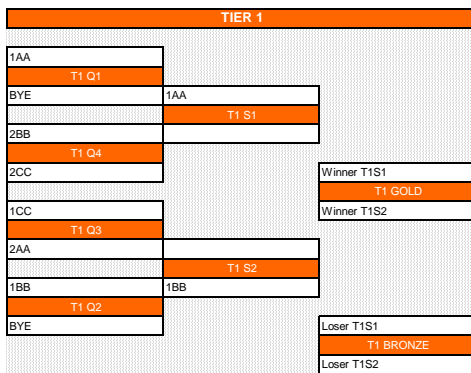

Time/Heure	Court 49	Court 50	Court 51	Court 52	Court 53	Court 54
07h30	A1 vs A4	A2 vs A3	C1 vs C4	C2 vs C3	E1 vs E4	E2 vs E3
08h30	B1 vs B4	B2 vs B3	D1 vs D4	D2 vs D3	F1 vs F4	F2 vs F3
09h30	A1 vs A3	A2 vs A4	C1 vs C3	C2 vs C4	E1 vs E3	E2 vs E4
10h45	B1 vs B3	B2 vs B4	D1 vs D3	D2 vs D4	F1 vs F3	F2 vs F4
12h00	A1 vs A2	A3 vs A4	C1 vs C2	C3 vs C4	E1 vs E2	E3 vs E4
13h15	B1 vs B2	B3 vs B4	D1 vs D2	D3 vs D4	F1 vs F2	F3 vs F4

Day 2 Power Pools - Friday May 20, 2022 | 2em jour - vendredi 20 mai 2022						
Pool Rank	Pool AA (Tier 1/2)	Pool BB (Tier 1/2)	Pool CC (Tier 1/2)	Pool DD (Tier 3/4)	Pool EE (Tier 3/4)	Pool FF (Tier 3/4)
1	1A	1B	1C	3A	3B	3C
2	1F	1E	1D	3F	3E	3D
3	2E	2D	2F	4E	4D	4F
4	2B	2C	2A	4B	4C	4A

Time/Heure	Court 49	Court 50	Court 51	Court 52	Court 53	Court 54
07h30	AA1 vs AA4	AA2 vs AA3	CC1 vs CC4	CC2 vs CC3	EE1 vs EE4	EE2 vs EE3
08h30	BB1 vs BB4	BB2 vs BB3	DD1 vs DD4	DD2 vs DD3	FF1 vs FF4	FF2 vs FF3
09h30	AA1 vs AA3	AA2 vs AA4	CC1 vs CC3	CC2 vs CC4	EE1 vs EE3	EE2 vs EE4
10h45	BB1 vs BB3	BB2 vs BB4	DD1 vs DD3	DD2 vs DD4	FF1 vs FF3	FF2 vs FF4
12h00	AA1 vs AA2	AA3 vs AA4	CC1 vs CC2	CC3 vs CC4	EE1 vs EE2	EE3 vs EE4
13h15	BB1 vs BB2	BB3 vs BB4	DD1 vs DD2	DD3 vs DD4	FF1 vs FF2	FF3 vs FF4

Day 3 Playoffs - Saturday May 21, 2022 | 3em jour éliminatoire - samedi 21 mai 2022						
Time/Heure	Court 46 (FEATURE)	Court 49	Court 50	Court 51	INTERNATIONAL	
07h30	T3 Q4	T4 Q3	T4 Q4	T3 Q3		
08h30	T2 Q4	T1 Q3	T1 Q4	T2 Q3		
09h30	T3 S2	T4 S1	T4 S2	T3 S1		
10h45	T1 S2	T2 S1	T2 S2	T1 S1		
12h00	T3 GOLD	T4 GOLD			T1 BRONZE	
13h15		T2 GOLD			T1 GOLD	
14h45						
15h45						

NOTE: THE FINAL SCHEDULE WILL NOT BE CONFIRMED UNTIL MAY 18th, AFTER COACH CHECK-IN. PLEASE CONSULT ISET.NET FOR THE MOST UP-TO-DATE SCHEDULES.
NOTE: L'HORAIRE FINAL NE SERA PAS CONFIRMÉE AVANT LE 18 MAI, APRÈS L'ENREGISTREMENT DES ENTRAÎNEURS. S'IL VOUS PLAÎT CONSULTER ISET.NET POUR LES HORAIRES LES PLUS À JOURS.