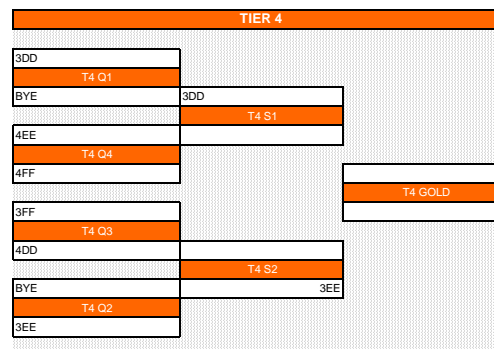

Time/Heure	Court 49	Court 50	Court 51	Court 52	Court 53	Court 54
07h30	A1 vs A4	A2 vs A3	C1 vs C4	C2 vs C3	E1 vs E4	E2 vs E3
08h30	B1 vs B4	B2 vs B3	D1 vs D4	D2 vs D3	F1 vs F4	F2 vs F3
09h30	A1 vs A3	A2 vs A4	C1 vs C3	C2 vs C4	E1 vs E3	E2 vs E4
10h45	B1 vs B3	B2 vs B4	D1 vs D3	D2 vs D4	F1 vs F3	F2 vs F4
12h00	A1 vs A2	A3 vs A4	C1 vs C2	C3 vs C4	E1 vs E2	E3 vs E4
13h15	B1 vs B2	B3 vs B4	D1 vs D2	D3 vs D4	F1 vs F2	F3 vs F4

Day 2 Power Pools - Friday May 20, 2022 | 2em jour - vendredi 20 mai 2022						
Pool Rank	Pool AA (Tier 1/2)	Pool BB (Tier 1/2)	Pool CC (Tier 1/2)	Pool DD (Tier 3/4)	Pool EE (Tier 3/4)	Pool FF (Tier 3/4)
1	1A	1B	1C	3A	3B	3C
2	1F	1E	1D	3F	3E	3D
3	2E	2D	2F	4E	4D	4F
4	2B	2C	2A	4B	4C	4A

Time/Heure	Court 49	Court 50	Court 51	Court 52	Court 53	Court 54
07h30	AA1 vs AA4	AA2 vs AA3	CC1 vs CC4	CC2 vs CC3	EE1 vs EE4	EE2 vs EE3
08h30	BB1 vs BB4	BB2 vs BB3	DD1 vs DD4	DD2 vs DD3	FF1 vs FF4	FF2 vs FF3
09h30	AA1 vs AA3	AA2 vs AA4	CC1 vs CC3	CC2 vs CC4	EE1 vs EE3	EE2 vs EE4
10h45	BB1 vs BB3	BB2 vs BB4	DD1 vs DD3	DD2 vs DD4	FF1 vs FF3	FF2 vs FF4
12h00	AA1 vs AA2	AA3 vs AA4	CC1 vs CC2	CC3 vs CC4	EE1 vs EE2	EE3 vs EE4
13h15	BB1 vs BB2	BB3 vs BB4	DD1 vs DD2	DD3 vs DD4	FF1 vs FF2	FF3 vs FF4

Day 3 Playoffs - Saturday May 21, 2022 | 3em jour éliminatoire - samedi 21 mai 2022						
Time/Heure	Court 46 (FEATURE)	Court 49	Court 50	Court 51	INTERNATIONAL	
07h30	T3 Q4	T4 Q3	T4 Q4	T3 Q3		
08h30	T2 Q4	T1 Q3	T1 Q4	T2 Q3		
09h30	T3 S2	T4 S1	T4 S2	T3 S1		
10h45	T1 S2	T2 S1	T2 S2	T1 S1		
12h00	T3 GOLD	T4 GOLD			T1 BRONZE	
13h15		T2 GOLD			T1 GOLD	
14h45						
15h45						

NOTE: THE FINAL SCHEDULE WILL NOT BE CONFIRMED UNTIL MAY 18th, AFTER COACH CHECK-IN. PLEASE CONSULT ISET.NET FOR THE MOST UP-TO-DATE SCHEDULES.
NOTE: L'HORAIRE FINAL NE SERA PAS CONFIRMÉE AVANT LE 18 MAI, APRÈS L'ENREGISTREMENT DES ENTRAÎNEURS. S'IL VOUS PLAÎT CONSULTER ISET.NET POUR LES HORAIRES LES PLUS À JOURS.