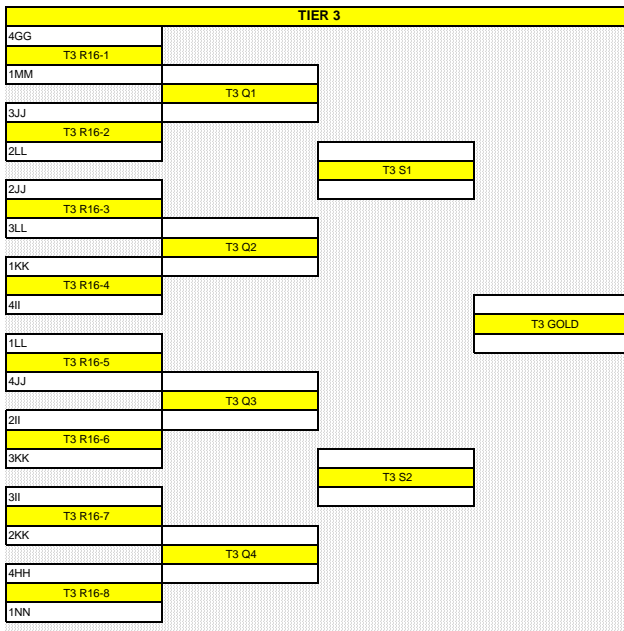

Day 2 Power Pools - Monday May 23, 2022 | 2em jour - lundi 23 mai 2022																
Pool Rank	Pool II Tier 3		Pool JJ Tier 3		Pool KK Tier 3		Pool LL Tier 3		Pool MM Tier 4		Pool NN Tier 4		Pool OO Tier 4		Pool PP Tier 4	
1	4H		4G		3I		3J		4L		4K		3M		3N	
2	4E		4F		3L		3K		4I		4J		3P		3O	
3	2L		2K		1M		1N		2P		2O		1Q		1R	
4	2I		2J		1P		1O		2M		2N		1T		1S	

Time/Heure	Court 1	Court 2	Court 3	Court 4	Court 5	Court 6	Court 7	Court 8
14h45	II1 vs II4	II2 vs II3	KK1 vs KK4	KK2 vs KK3	MM1 vs MM4	MM2 vs MM3	OO1 vs OO4	OO2 vs OO3
15h45	JJ1 vs JJ4	JJ2 vs JJ3	LL1 vs LL4	LL2 vs LL3	NN1 vs NN4	NN2 vs NN3	PP1 vs PP4	PP2 vs PP3
16h45	II1 vs II3	II2 vs II4	KK1 vs KK3	KK2 vs KK4	MM1 vs MM3	MM2 vs MM4	OO1 vs OO3	OO2 vs OO4
18h00	JJ1 vs JJ3	JJ2 vs JJ4	LL1 vs LL3	LL2 vs LL4	NN1 vs NN3	NN2 vs NN4	PP1 vs PP3	PP2 vs PP4
19h15	II1 vs II2	II3 vs II4	KK1 vs KK2	KK3 vs KK4	MM1 vs MM2	MM3 vs MM4	OO1 vs OO2	OO3 vs OO4
20h30	JJ1 vs JJ2	JJ3 vs JJ4	LL1 vs LL2	LL3 vs LL4	NN1 vs NN2	NN3 vs NN4	PP1 vs PP2	PP3 vs PP4

Day 3 Playoffs - Tuesday May 24, 2022 | 3em jour éliminatoire - mardi 24 mai 2022									
Time/Heure	Court 3	Court 4	Court 5	Court 6	Court 7	Court 8	Court 9	Court 10	
07h30									
08h30									
09h30	T4 R16-1	T4 R16-2	T4 R16-3	T4 R16-4	T4 R16-5	T4 R16-6	T4 R16-7	T4 R16-8	
10h45	T3 R16-1	T3 R16-2	T3 R16-3	T3 R16-4	T3 R16-5	T3 R16-6	T3 R16-7	T3 R16-8	
12h00							T4 Q1	T4 Q2	
13h15							T3 Q1	T3 Q2	
14h45							T4 S1	T4 S2	
15h45							T3 S1	T3 S2	
16h45							T4 GOLD	T3 GOLD	

Time/Heure	Court 11	Court 12
07h30		
08h30		
09h30		
10h45		
12h00	T4 Q3	T4 Q4
13h15	T3 Q3	T3 Q4
14h45		
15h45		

NOTE: THE FINAL SCHEDULE WILL NOT BE CONFIRMED UNTIL MAY 21st, AFTER COACH CHECK-IN. PLEASE CONSULT ISET.NET FOR THE MOST UP-TO-DATE SCHEDULES.
NOTE: L'HORAIRE FINAL NE SERA PAS CONFIRMÉE AVANT LE 21 MAI, APRÈS L'ENREGISTREMENT DES ENTRAÎNEURS. S'IL VOUS PLAÎT CONSULTER ISET.NET POUR LES HORAIRES LES PLUS À JOI