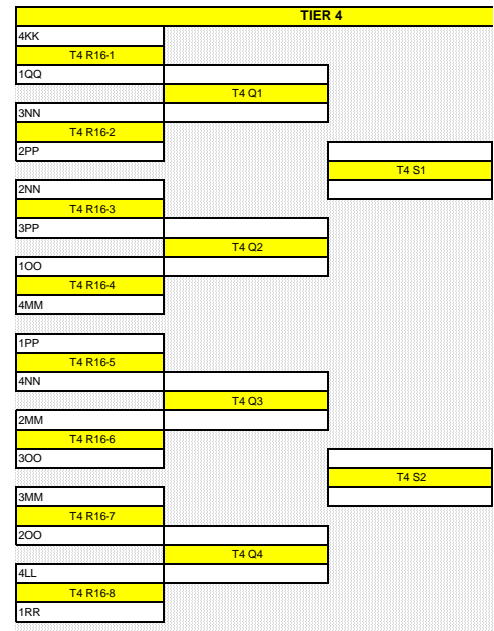

Day 2 Power Pools - Monday May 23, 2022 | 2em jour - lundi 23 mai 2022																
Pool Rank	Pool II Tier 3		Pool JJ Tier 3		Pool KK Tier 3		Pool LL Tier 3		Pool MM Tier 4		Pool NN Tier 4		Pool OO Tier 4		Pool PP Tier 4	
1	4H		4G		3I		3J		4L		4K		3M		3N	
2	4E		4F		3L		3K		4I		4J		3P		3O	
3	2L		2K		1M		1N		2P		2O		1Q		1R	
4	2I		2J		1P		1O		2M		2N		1T		1S	

Time/Heure	Court 1	Court 2	Court 3	Court 4	Court 5	Court 6	Court 7	Court 8
14h45	II1 vs II4	II2 vs II3	KK1 vs KK4	KK2 vs KK3	MM1 vs MM4	MM2 vs MM3	OO1 vs OO4	OO2 vs OO3
15h45	JJ1 vs JJ4	JJ2 vs JJ3	LL1 vs LL4	LL2 vs LL3	NN1 vs NN4	NN2 vs NN3	PP1 vs PP4	PP2 vs PP3
16h45	II1 vs II3	II2 vs II4	KK1 vs KK3	KK2 vs KK4	MM1 vs MM3	MM2 vs MM4	OO1 vs OO3	OO2 vs OO4
18h00	JJ1 vs JJ3	JJ2 vs JJ4	LL1 vs LL3	LL2 vs LL4	NN1 vs NN3	NN2 vs NN4	PP1 vs PP3	PP2 vs PP4
19h15	II1 vs II2	II3 vs II4	KK1 vs KK2	KK3 vs KK4	MM1 vs MM2	MM3 vs MM4	OO1 vs OO2	OO3 vs OO4
20h30	JJ1 vs JJ2	JJ3 vs JJ4	LL1 vs LL2	LL3 vs LL4	NN1 vs NN2	NN3 vs NN4	PP1 vs PP2	PP3 vs PP4

Day 3 Playoffs - Tuesday May 24, 2022 | 3em jour éliminatoire - mardi 24 mai 2022									
Time/Heure	Court 3	Court 4	Court 5	Court 6	Court 7	Court 8	Court 9	Court 10	
07h30									
08h30									
09h30	T4 R16-1	T4 R16-2	T4 R16-3	T4 R16-4	T4 R16-5	T4 R16-6	T4 R16-7	T4 R16-8	
10h45	T3 R16-1	T3 R16-2	T3 R16-3	T3 R16-4	T3 R16-5	T3 R16-6	T3 R16-7	T3 R16-8	
12h00							T4 Q1	T4 Q2	
13h15							T3 Q1	T3 Q2	
14h45							T4 S1	T4 S2	
15h45							T3 S1	T3 S2	
16h45							T4 GOLD	T3 GOLD	

Time/Heure	Court 11	Court 12
07h30		
08h30		
09h30		
10h45		
12h00	T4 Q3	T4 Q4
13h15	T3 Q3	T3 Q4
14h45		
15h45		

NOTE: THE FINAL SCHEDULE WILL NOT BE CONFIRMED UNTIL MAY 21st, AFTER COACH CHECK-IN. PLEASE CONSULT ISET.NET FOR THE MOST UP-TO-DATE SCHEDULES.
NOTE: L'HORAIRE FINAL NE SERA PAS CONFIRMÉE AVANT LE 21 MAI, APRÈS L'ENREGISTREMENT DES ENTRAÎNEURS. S'IL VOUS PLAÎT CONSULTER ISET.NET POUR LES HORAIRES LES PLUS À JOI