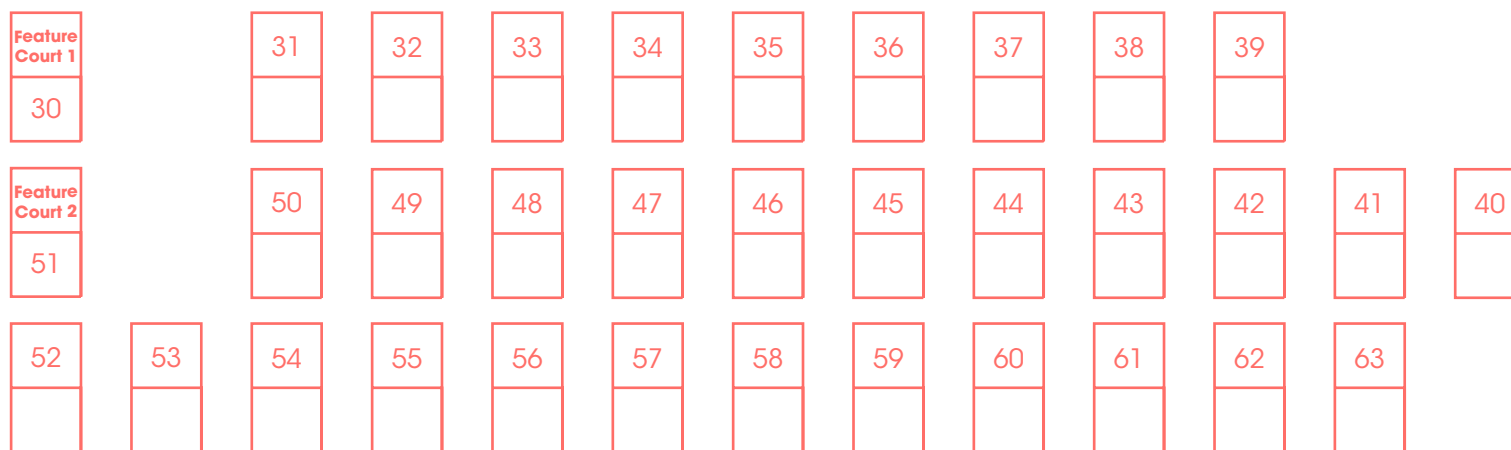

Marine Drive

Paid Street Parking along South Side of Street

Small Parking Lot

Boardwalk

Competition HQ

Merch

English Bay

Sponsors / Partners