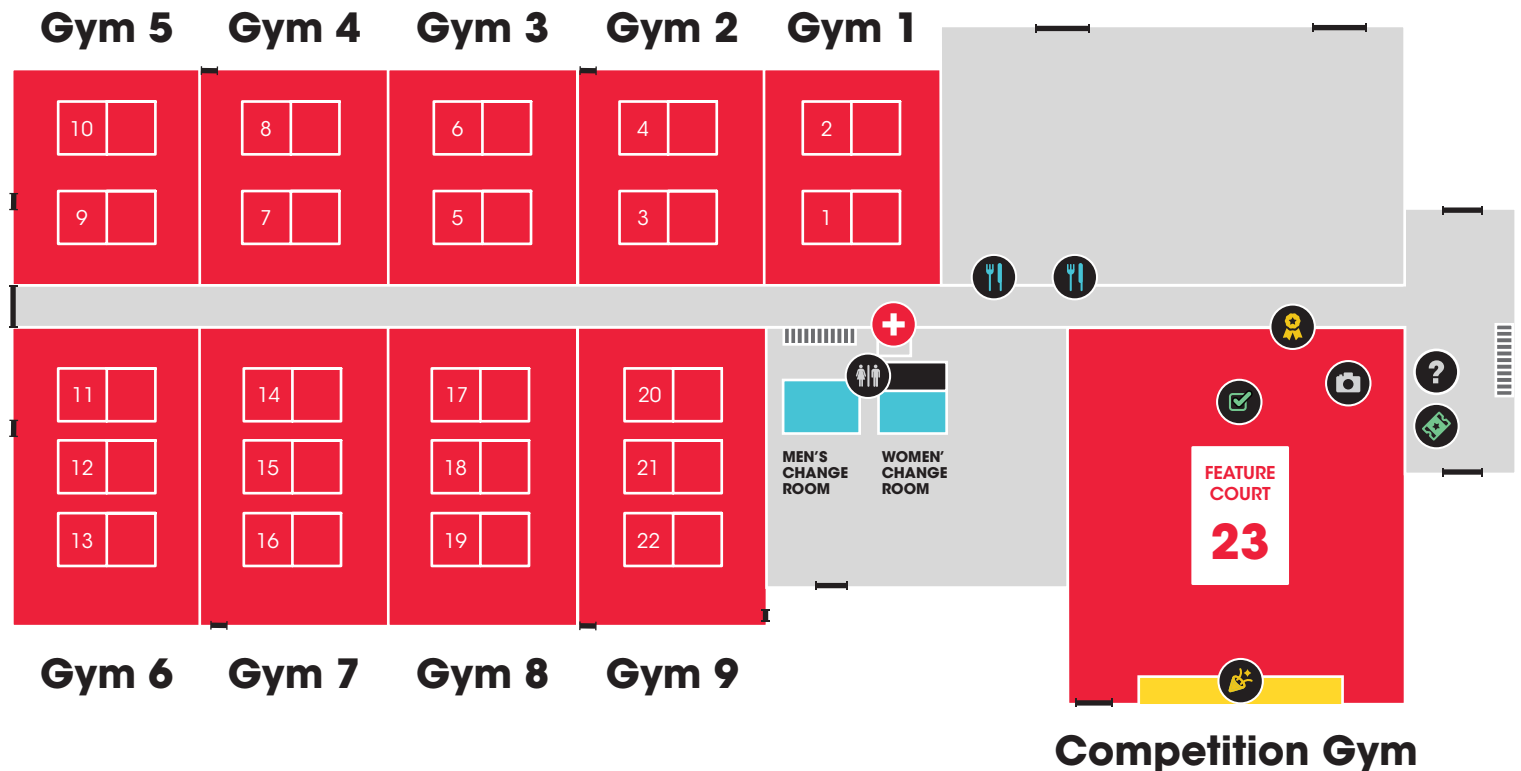

Nationals Les Nationaux

EDMONTON 2026
MAIN FLOOR

Legend

-  MEDICAL
-  FOOD/DRINK
-  RESTROOM
-  EVENT PASSES
-  CHECK IN
-  TEAM PHOTOGRAPHY
-  COMPETITION HQ
-  INFO BOOTH
-  MERCH/VENDORS
-  MEDAL PICK UP
-  AWARD CEREMONY

 PLEASE SCROLL TO VIEW SECOND FLOOR

Nationals Les Nationaux

EDMONTON 2026
SECOND FLOOR

Legend

-  MEDICAL
-  FOOD/DRINK
-  RESTROOM
-  EVENT PASSES
-  CHECK IN
-  TEAM PHOTOGRAPHY
-  COMPETITION HQ
-  INFO BOOTH
-  MERCH/VENDORS
-  MEDAL PICK UP
-  AWARD CEREMONY

Second Floor Viewing Area

Competition Gym